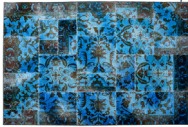

THE MASHUP FRESCO SERIES

capri blue 5005

grey 5004

Technical facts

ID:	5005
manufacture:	handknotted and reworked by hand
name:	THE MASHUP FRESCO SERIES
colour:	capri blue
pile material:	new wool
pile length:	0,1 cm
total height:	0,9 cm
overall weight per sqm:	3,5 kg
standard sizes:	170x230 cm 200x200 cm 200x290 cm 230x350 cm 290x410 cm
custom sizes:	yes
max. size:	400 x 700 cm
custom colours:	yes
custom shapes:	yes
outdoor use:	-
durability:	***
sound absorbing:	yes
anti static:	yes