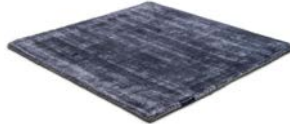

MARK 2 VISCOSE

black 3862

deep carbon 3878

mountain mist 3871

steel grey 3879

gentle grey 3872

bright chrome 3884

dark brown 3880

dark chocolate 3874

glam taupe 3877

cocoon grey 3875

light sand 3876

champagne 3873

honey 3885

leaf green 3881

lemon 3861

lagoon 3882

teal 3860

stormy sea 3870

blue iron 3887

lavender 3886

dark blush 3859

deep red 3883

Technical facts

ID:	3885
manufacture:	handwoven
name:	MARK 2 Viscose
colour:	honey
pile material:	viscose
pile length:	0,6 cm
total height:	1,1 cm
overall weight per sqm:	3,6 kg
standard sizes:	170x240 cm 200x200 cm 200x300 cm 250x350 cm 300x400 cm
custom sizes:	available
max. size:	500 x 2500 cm
custom colours:	on request
custom shapes:	available
outdoor use:	not suitable
durability:	for low usage
sound absorbing:	highly
anti static:	yes