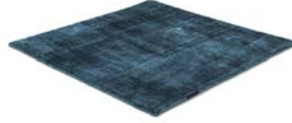

MARK 2 VISCOSE

black 3862

deep carbon 3878

mountain mist 3871

steel grey 3879

gentle grey 3872

bright chrome 3884

dark brown 3880

dark chocolate 3874

glam taupe 3877

cocoon grey 3875

light sand 3876

champagne 3873

honey 3885

leaf green 3881

lemon 3861

lagoon 3882

teal 3860

stormy sea 3870

blue iron 3887

lavender 3886

dark blush 3859

deep red 3883

Technical facts

ID:	3885
manufacture:	handwoven
name:	MARK 2 Viscose
colour:	honey
pile material:	viscose
pile length:	0,6 cm
total height:	1,1 cm
overall weight per sqm:	3,6 kg
standard sizes:	170x240 cm 200x200 cm 200x300 cm 250x350 cm 300x400 cm
custom sizes:	available
max. size:	500 x 2500 cm
custom colours:	on request
custom shapes:	available
outdoor use:	not suitable
durability:	for low usage
sound absorbing:	highly
anti static:	yes